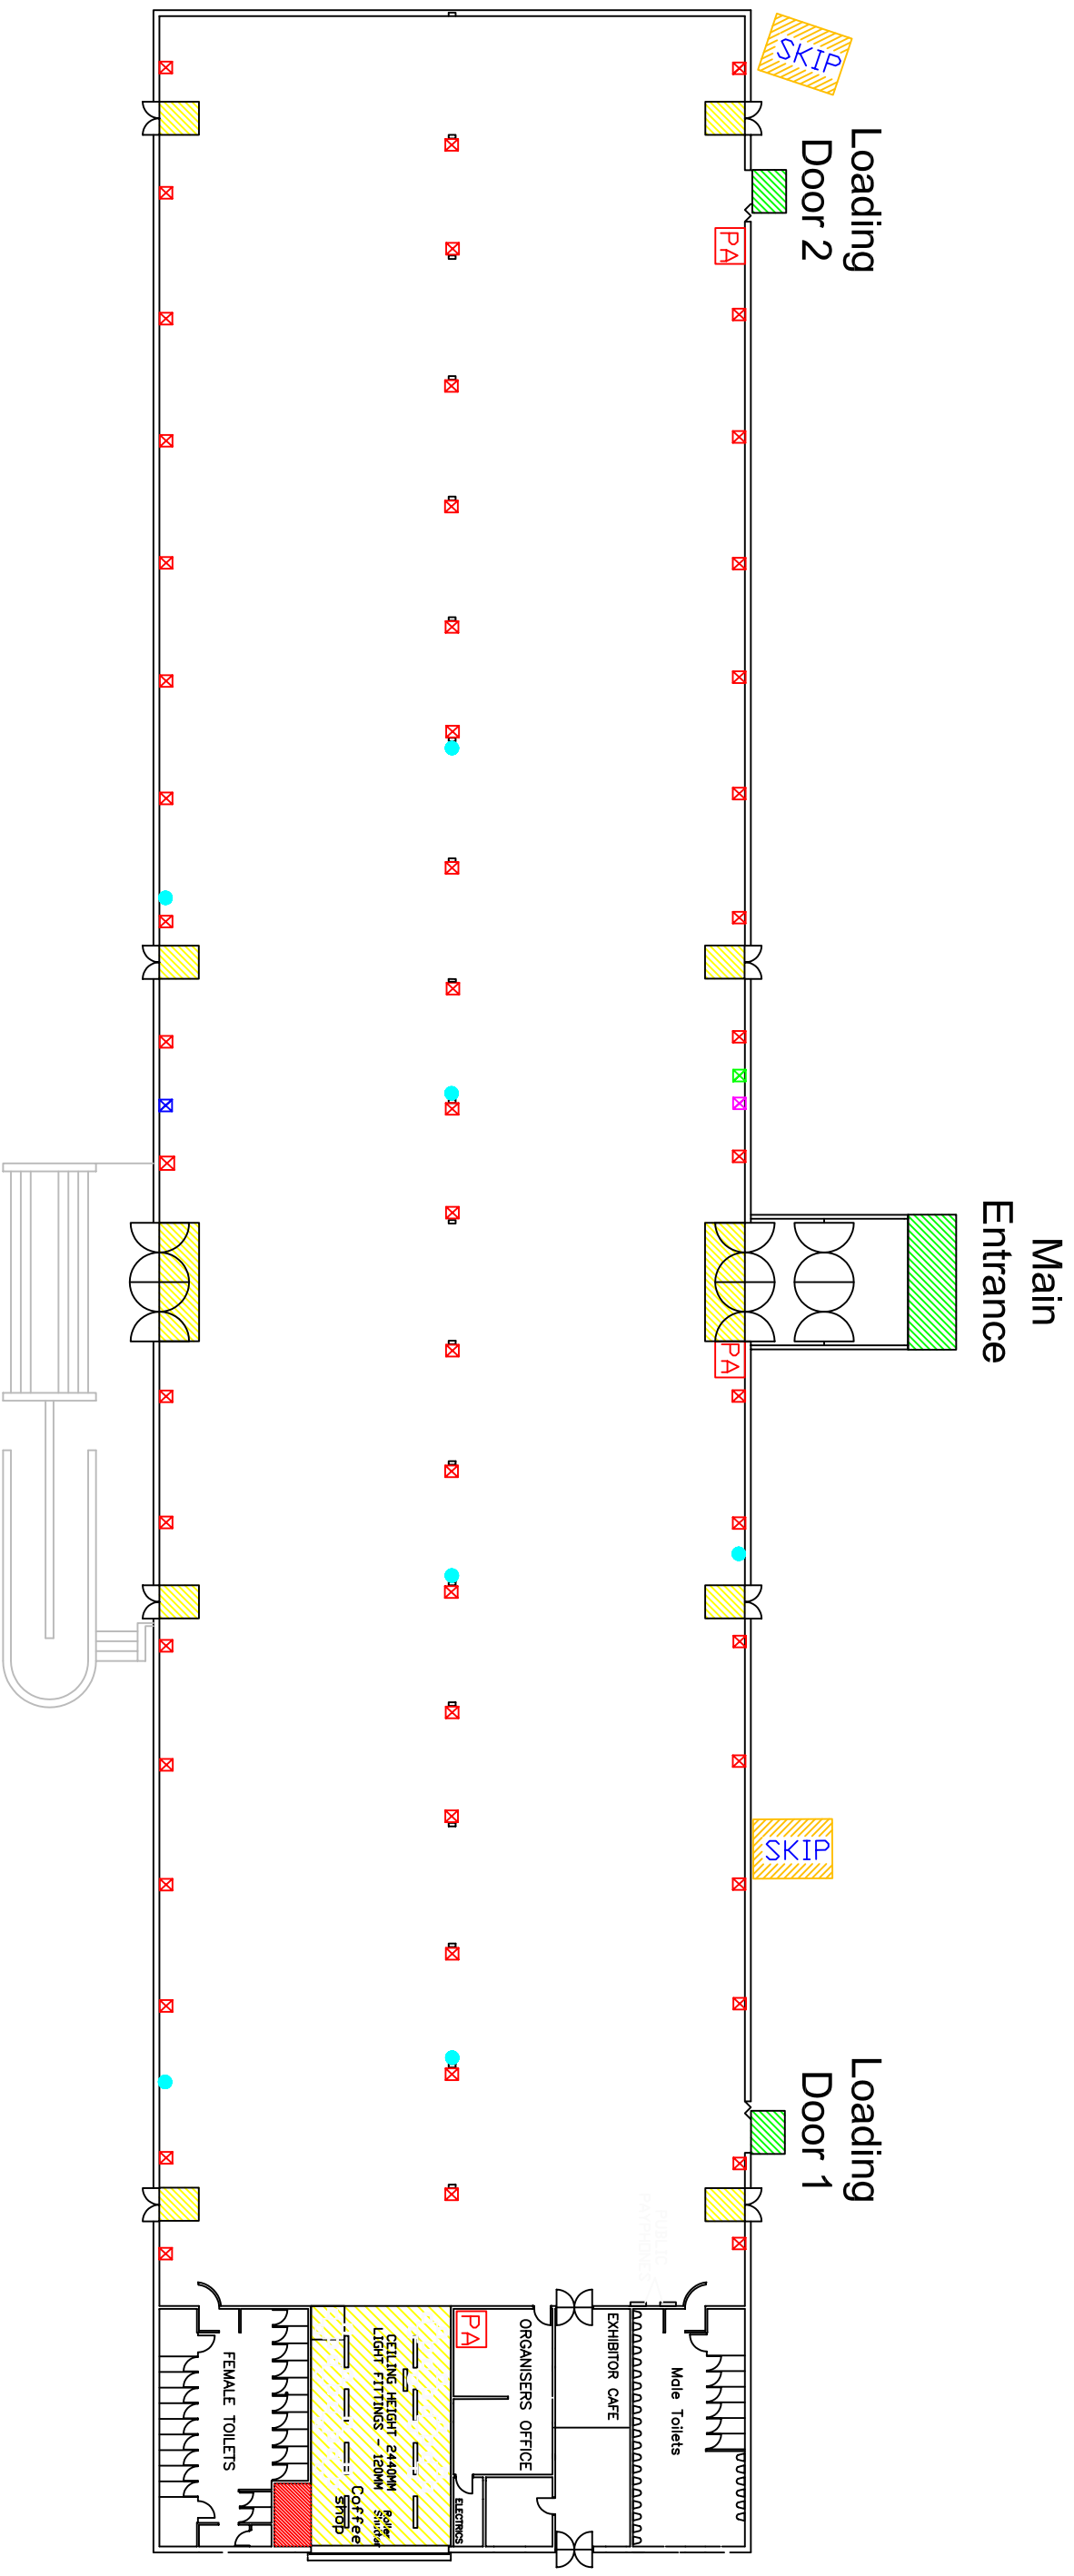

# Yorkshire Event Centre Hall 1

PA PA REMOTE ACCESS  
KEEP CLEAR KEEP CLEAR  
LOADING ACCESS LOADING ACCESS  
● WATER POINTS  
X 13 AMP 3 PIN SINGLE PHASE DOUBLE SOCKETS  
X 32 AMP 3 PHASE CEE FORM SOCKET  
X 63 AMP 3 PHASE CEE FORM SOCKET  
X 125 AMP 3 PHASE CEE FORM SOCKET  
| HALL 1 PILLARS DIMENSIONS @ 2300mm = 80mm x 20mm  
— LIGHT FITTING